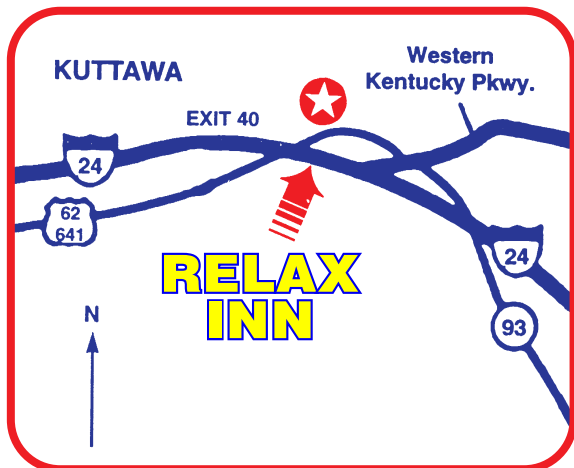

Have A
Pleasant Stay
Here

QUEEN BEDS

KING BEDS

**Relax
INN**

Comfort Is Our Goal

25" Remote Color TV
HBO, ESPN And CNN
Air Conditioning
Micro-Fridge In Every Room
King & Queen Size Beds
Large Rooms
Continental Breakfast
Easy Boat Parking
Electric Hookup

- 1 Mile From Eddyville & W.K. Factory Outlet Mall
- Famous Dining Nearby
- Barkley Lake & Kuttawa Harbor, 1 Mile
- Venture River Water Park, 1 Mile

270-388-2285

RESERVATIONS

1-888-646-2723

Website: relaxinnkuttawa.com
Email: relaxinnkuttawa@aol.com